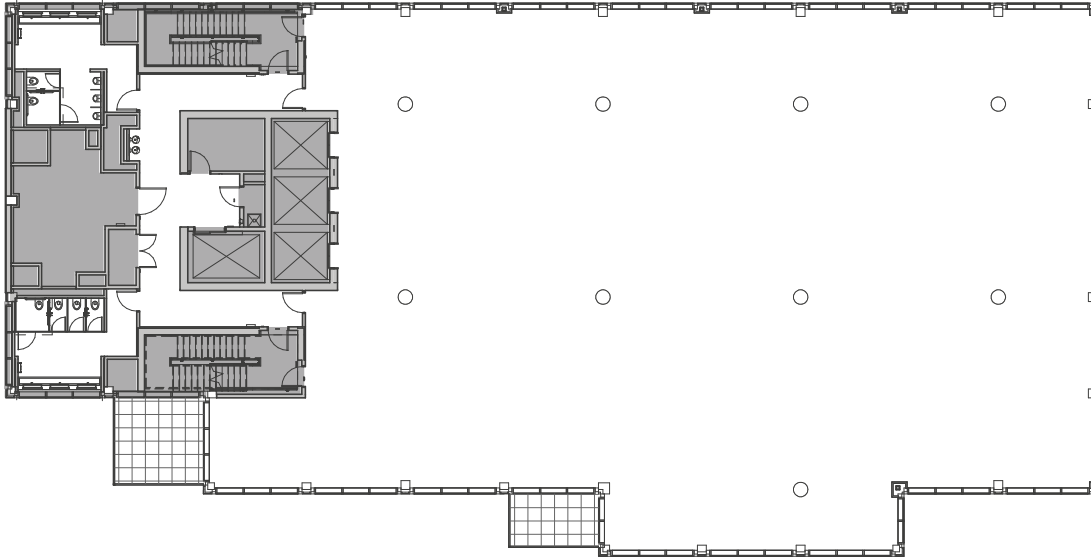

EIGHTH FLOOR

Square Footage 15,538 RSF  
Terrace Square Footage 353 SF  
Clear Ceiling Heights 13'6"  
Number of Terraces 2

SIXTY ONE

61 NINTH AVENUE. NEW YORK, NY . WWW.61NINTH.COM

**VORNADO**  
REALTY TRUST