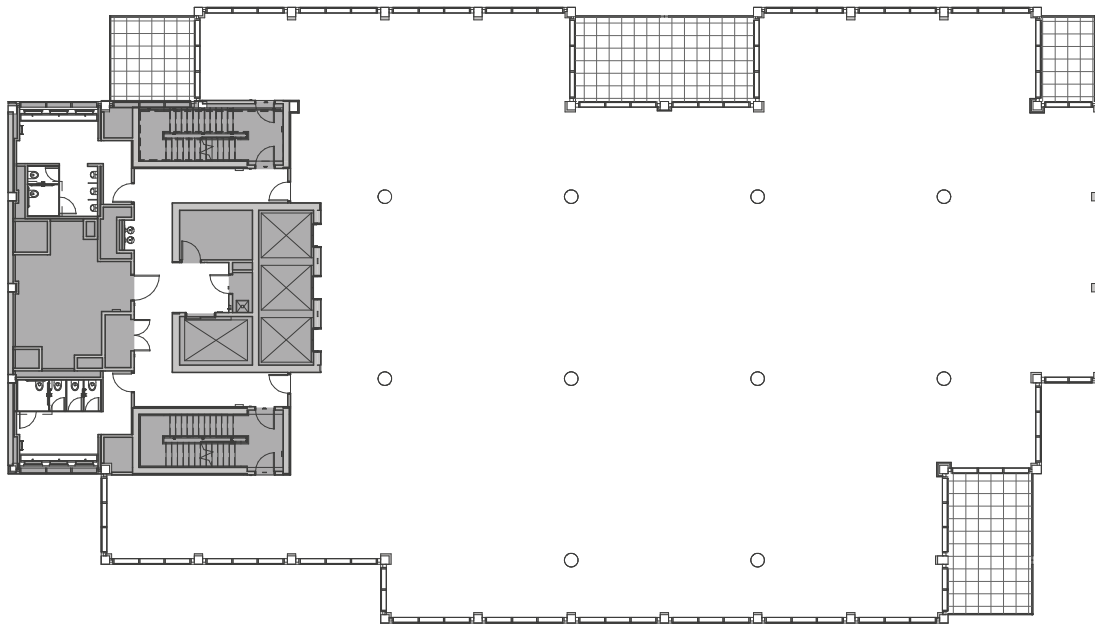

FIFTH FLOOR

Square Footage 19,003 RSF  
Terrace Square Footage 1,151 SF  
Clear Ceiling Heights 13'7"  
Number of Terraces 4

SIXTY ONE

61 NINTH AVENUE. NEW YORK, NY . WWW.61NINTH.COM

**VORNADO**  
REALTY TRUST