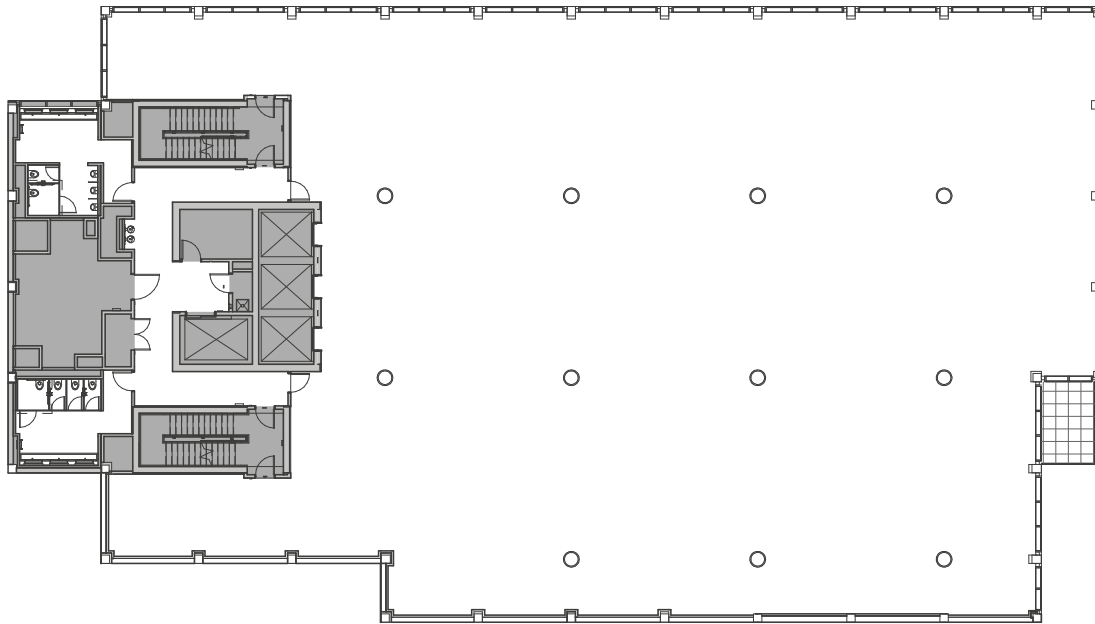

FOURTH FLOOR

Square Footage 20,605 RSF
Terrace Square Footage 145 SF
Clear Ceiling Heights 13'7"
Number of Terraces 1

SIXTY ONE

61 NINTH AVENUE. NEW YORK, NY . WWW.61NINTH.COM

VORNADO
REALTY TRUST