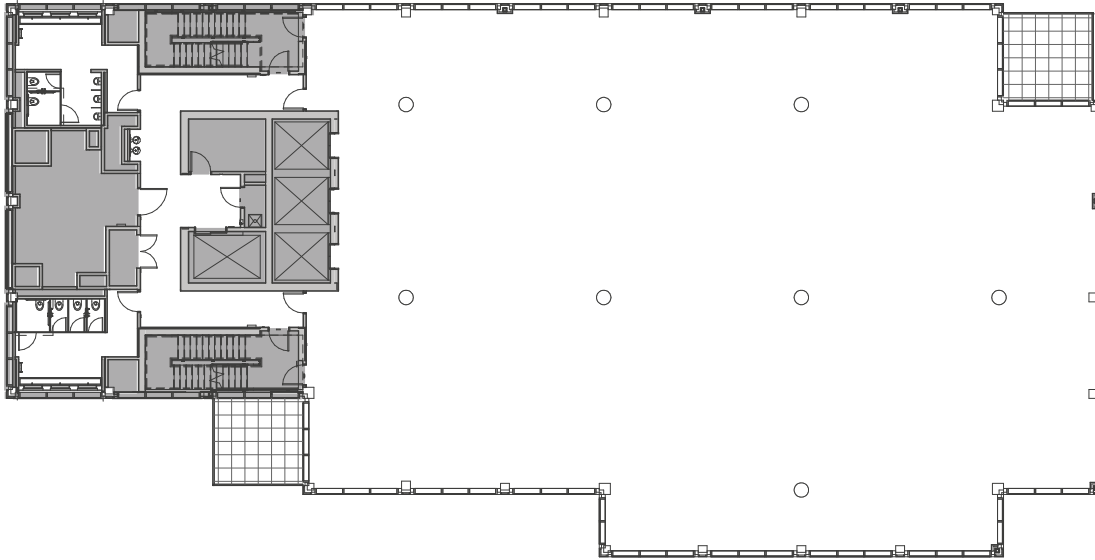

NINTH FLOOR

Square Footage 15,129 RSF
Terrace Square Footage 429 SF
Clear Ceiling Heights 13'5"
Number of Terraces 2

SIXTY ONE

61 NINTH AVENUE. NEW YORK, NY . WWW.61NINTH.COM

VORNADO
REALTY TRUST