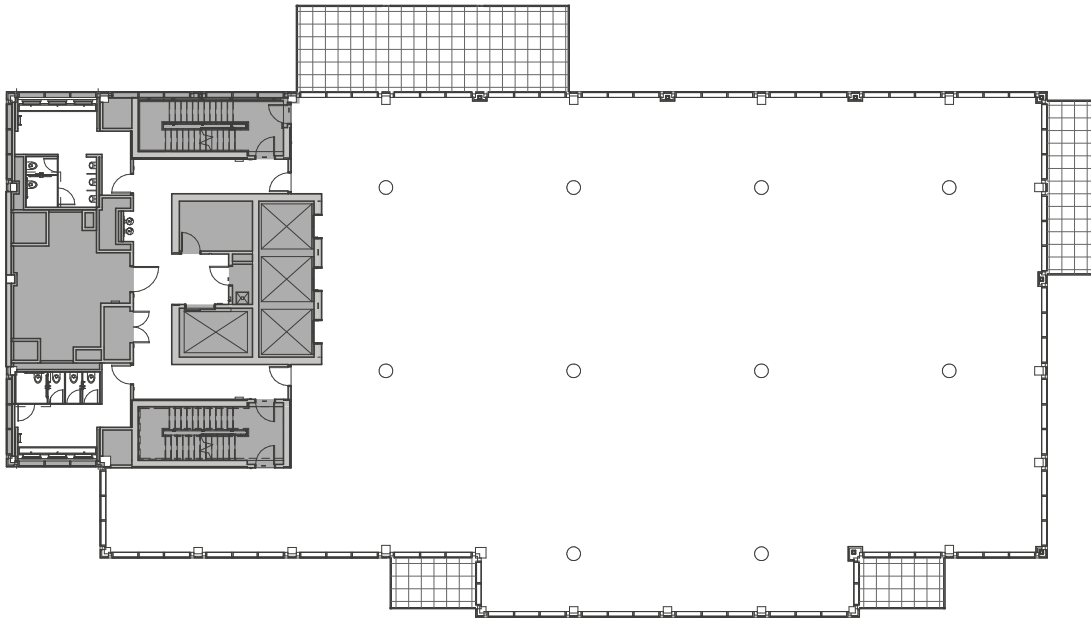

SEVENTH FLOOR

Square Footage 16,029 RSF
Terrace Square Footage 1,270 SF
Clear Ceiling Heights 13'6"
Number of Terraces 4

SIXTY ONE

61 NINTH AVENUE. NEW YORK, NY . WWW.61NINTH.COM

VORNADO
REALTY TRUST