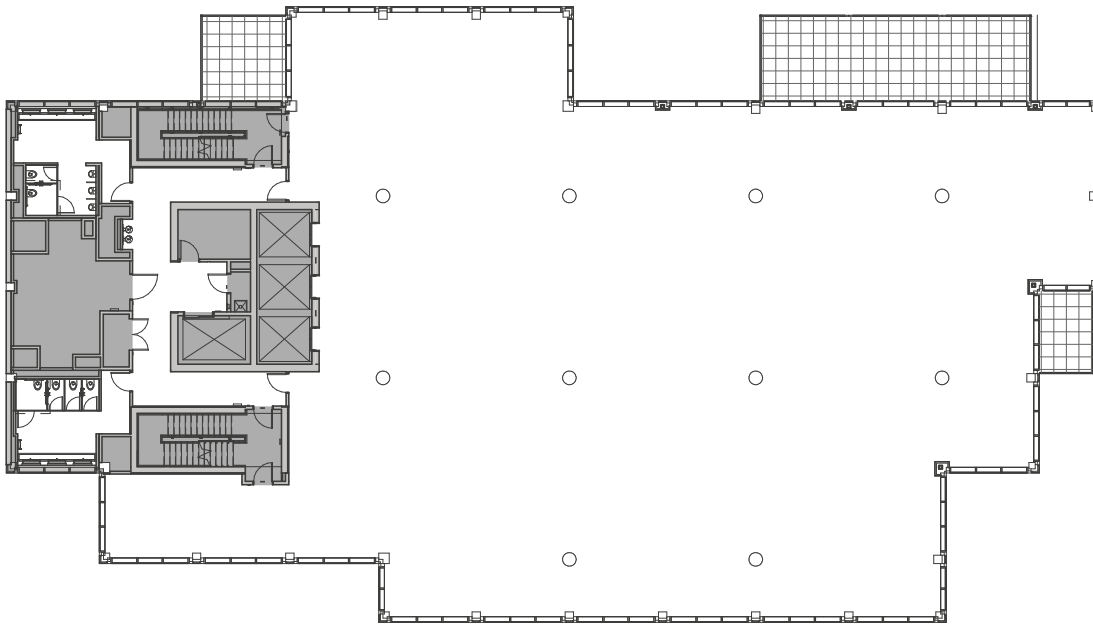

SIXTH FLOOR

Square Footage 17,500 RSF
Terrace Square Footage 1,056 SF
Clear Ceiling Heights 13'6"
Number of Terraces 3

SIXTY ONE

61 NINTH AVENUE. NEW YORK, NY . WWW.61NINTH.COM

VORNADO
REALTY TRUST