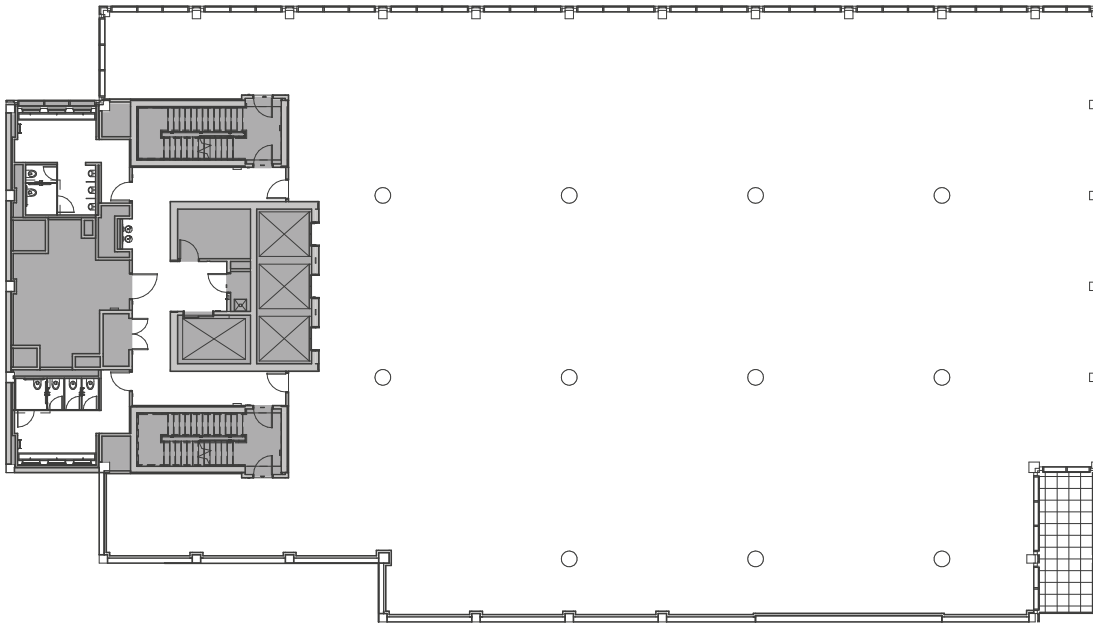

THIRD FLOOR

Square Footage 20,809 RSF  
Terrace Square Footage 238 SF  
Clear Ceiling Heights 13'7"  
Number of Terraces 1

SIXTY ONE

61 NINTH AVENUE. NEW YORK, NY . WWW.61NINTH.COM

**VORNADO**  
REALTY TRUST